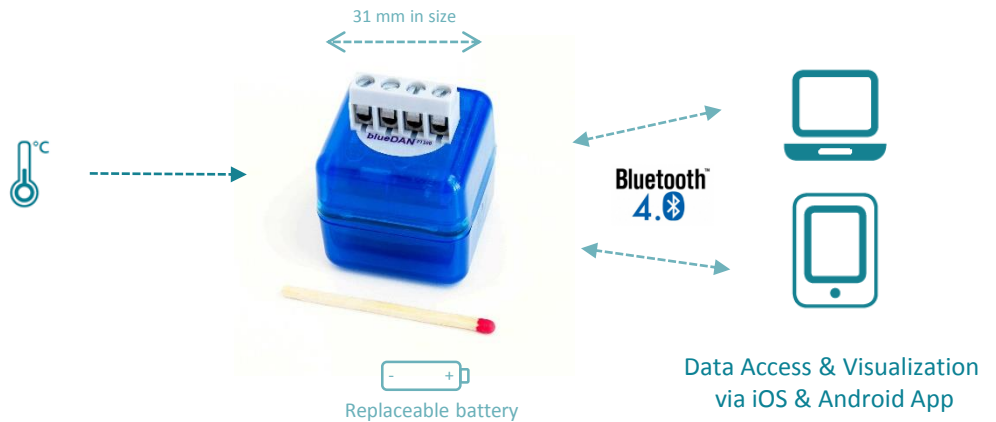

blueDAN Pt100_4.0

Battery powered Bluetooth 4.0 Logger for Pt100 Thermocouple