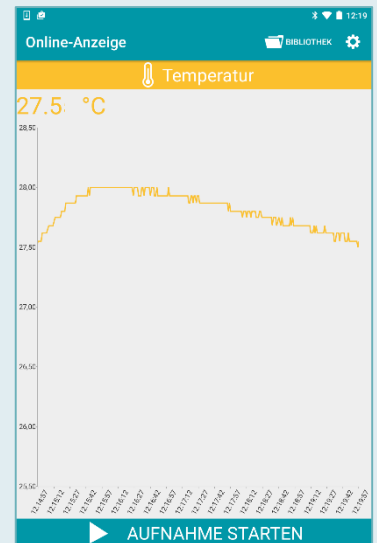

Optional

- Bluetooth 4.0 WLAN bridge for sensor data transmission to the Internet (IoT)
- OEM PCB versions
- Customer-specific versions and IP degrees of protection

blueDAN App