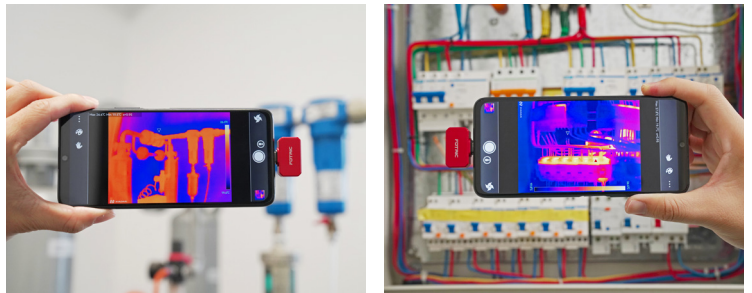

Your First Glimpse into the Infrared World

FOTRIC TA3
Plug-in Thermal Camera

| Designed for the Big Picture

- Takes vivid images with 256*192 thermal resolution.
- 56° Field of view, more information, broader perspective.

| Intuitive and Ready to Go

- Take 1 second to plug it in and start shooting.
- Powered by your phone, so it always keeps going.

| Compact Size, Extensive Power

- With the size of a dollar coin, it never gets in the way of your operation.
- Resizable and movable PIP feature, allows seamless fusion between the thermal and digital view.
- 10 color palettes, offers more ways to look at the infrared world.
- Temperature range from -10 to 550°C , from hunting, to electrical inspection, to furnace inspection, the limit is your imagination.