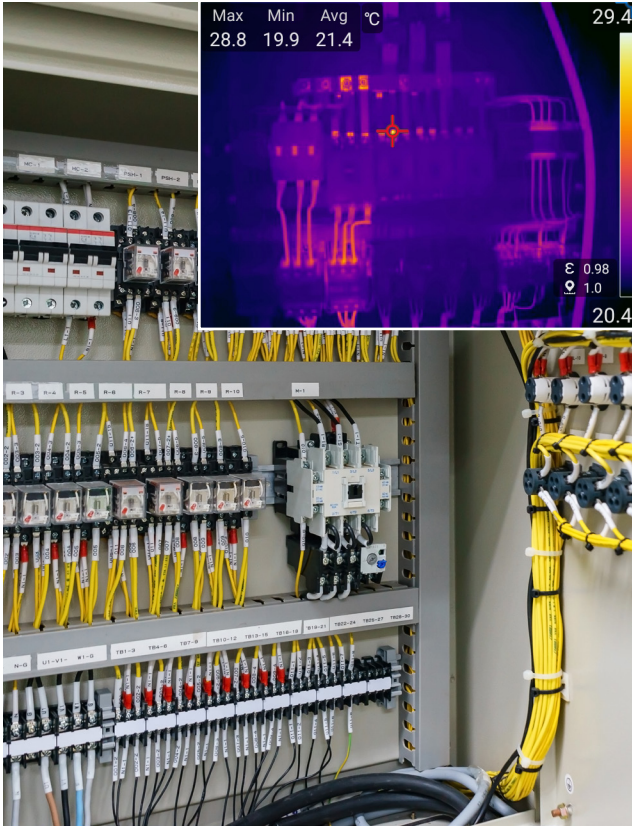

Applications