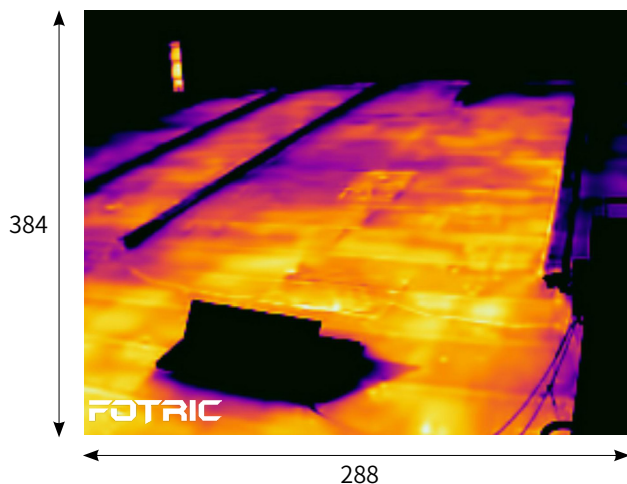

- Focus free, ensures concise measurement at all distances.
- 49° wide angle shot, to always see the big picture. Help you infer the root of the thermal anomaly.
- 40mk thermal sensitivity, unveil subtle flaws. No damp spot ever escapes your sight.

40mk thermal sensitivity reveal every anomaly

Superior Image Quality

Image quality is more about aesthetics, but directly impacts the quality of your presentation.

- 384*288 thermal pixels, presenting your findings with unprecedented clarity.
- Super resolution, boost the performance to expert level.
- TEF-Fusion 0~100% adjustable transparency. Select the best way present your finding.
- Touch span to highlight the anomaly against the environment.

Over 100000 pixels

Under 10000 pixels

Robust and Intuitive Design

A perfect combination of ruggedness ingenuity.

- Function shortcut button, tailor what the camera does to what you need.
- Spacious 3.5" LCD touch screen that enable both screen and button operation.
- 8MP industrial grade digital camera, enables flawless inspection result presentation.
- Dust and water resistant (IP54), made for durability and industrial adaptability.