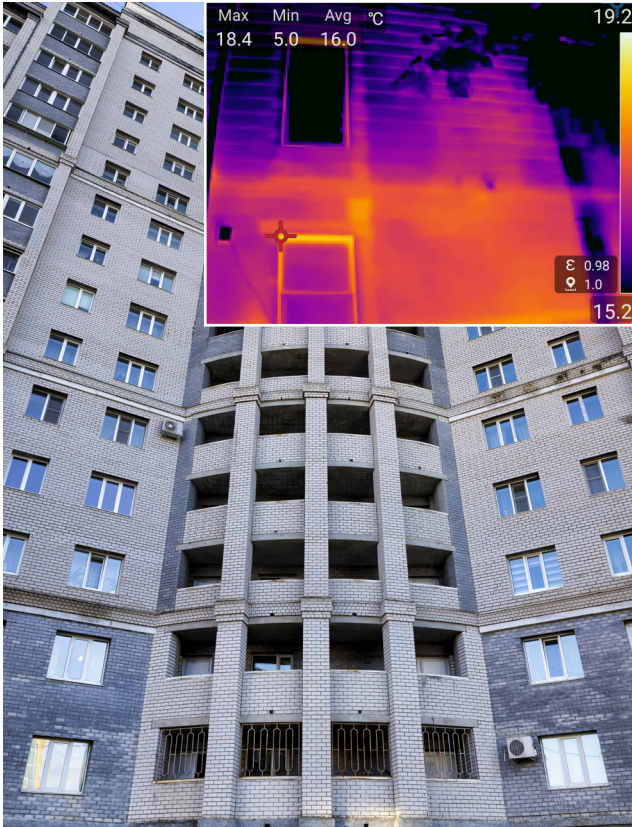

Applications