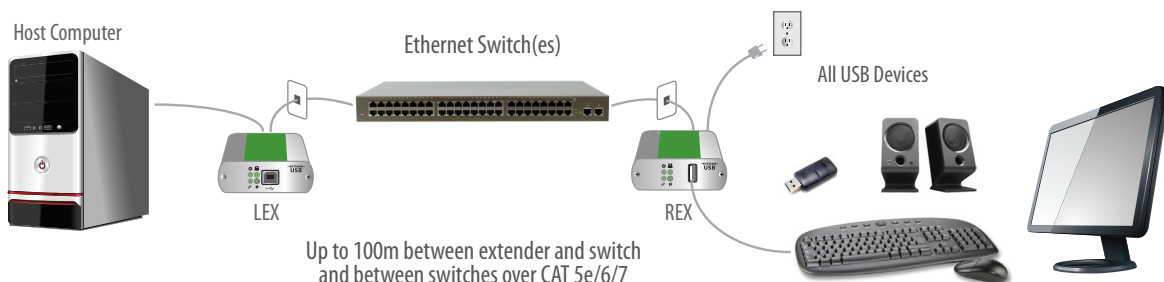

Applications

- Remote storage
- Security and monitoring
- Professional Audio-Visual
- Keyboard and mouse

* Maximum throughput will vary based on network traffic, distances and number of switches between extenders.

** Pre-paired network configuration only applies to units purchased together as a complete Local and Remote Extender system.

EXTREME
USB®

Specifications subject to change without notification.

©2022

Icron | An Analog Devices Brand
#90-01489-D01