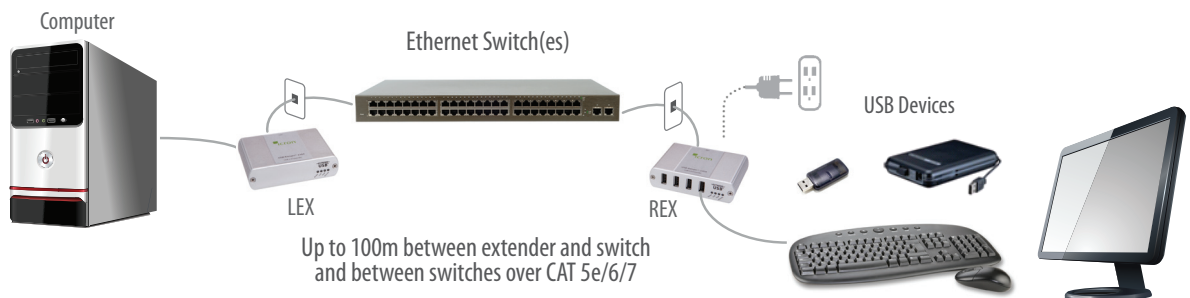

Applications

- Remote storage
- Industrial Control
- Security and monitoring
- Keyboard and mouse

EXTREME
USB®

Specifications subject to change
without notification.

©2022

Icron | An Analog Devices Brand

#90-01381-D01

* Maximum throughput will vary based on network traffic, distances and number of switches between extenders.

** Pre-paired network configuration only applies to units purchased together as a complete Local and Remote Extender system.