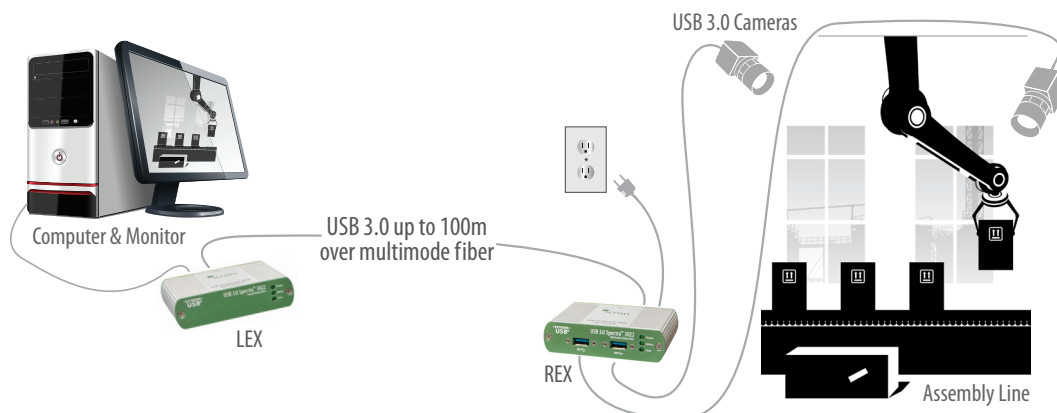

* Up to 50m with USB 3.0 storage type devices; up to 100m or more is achievable when using USB 3.0 bulk traffic cameras. For Microsoft Kinect applications, please use the Spectra™ 3001-15 active extension cable.

An Analog Devices Brand

Specifications subject to change without notification.

©2022

Icron | An Analog Devices Brand

#90-01040-D01