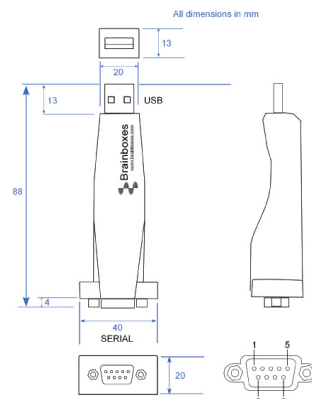

US-324

USB 1 Port RS422/485 1MBaud

“SERIAL CARDS ENGINEERED TO EXCEED EXPECTATIONS”

Features

- 1 x RS422/485
- USB 2.0
- 128 Byte TX and 256 Byte RX FIFOs
- Up to 921,600 Baud
- DB9 Connector - 9 Pin Male
- Includes 0.25mm USB Extender cable
- Drivers for all popular operating systems
- Sample Programs, Test & Terminal software
- Lifetime Support
- Lifetime Warranty (registration required)

Product

US-324:
USB 1 Port
RS422/485
1MBaud

Description

USB to Serial adapter providing one RS422/485 serial port. Data transfer rates up to 921,600 baud rates and the 128 byte deep transmit and 256 byte receive FIFOs, coupled with 1Mbit line drivers deliver uncompromising performance on your laptop/PC. Drivers for Windows 32 bit and 64 bit Operating Systems including Windows XP, Server 2003, Vista, Server 2008, Windows 7 and Windows 8 with additional drivers for Raspberry Pi, Mac OS X and Linux.

USB to serial is the quick low cost way to connect your computer to a serial comms enabled device. Boost software gives industry leading functionality and compatibility.

These products do away with traditional issues with USB technology so you can buy with confidence!

With Brainboxes industry renowned Lifetime Warranty and Lifetime Support!

Software

Microsoft signed drivers (easy installation & robust operation) for:

- Windows 8 32 bit 64 bit Editions
- Windows 7 32 bit 64 bit Editions
- Windows Vista 32 bit 64 bit editions
- Windows XP 32 bit 64 bit editions

As well as: full product documentation, a thorough troubleshooting guide and terminal software. Detailed sample source code for many popular programming languages. Further OS support on next page.

ORDER
Description
USB 1 Port RS422/485 1MBaud

Code
US-324